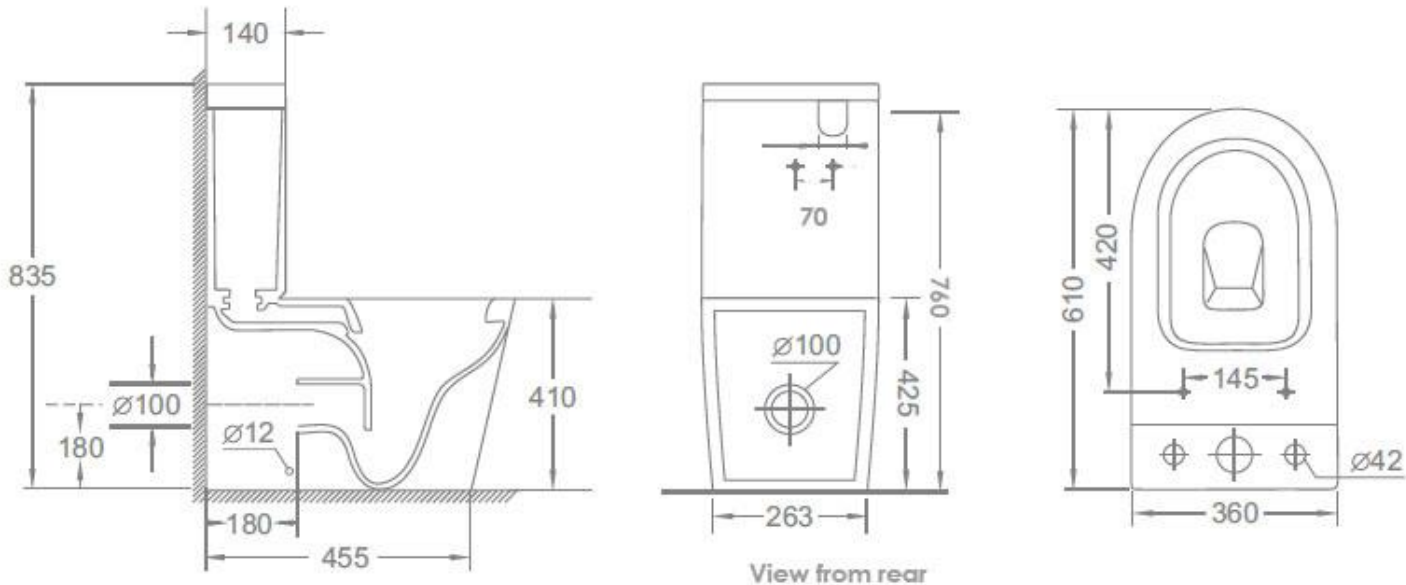

### FEATURES

- 4 star WELS rating
- concealed floor fixings
- ceramic white pan
- nano glaze
- rimless flush
- slimline seat
- concealed rear water entry
- bottom water entry option left or right

's' trap set out = 100 – 200mm (Finished wall to centre of pipe)